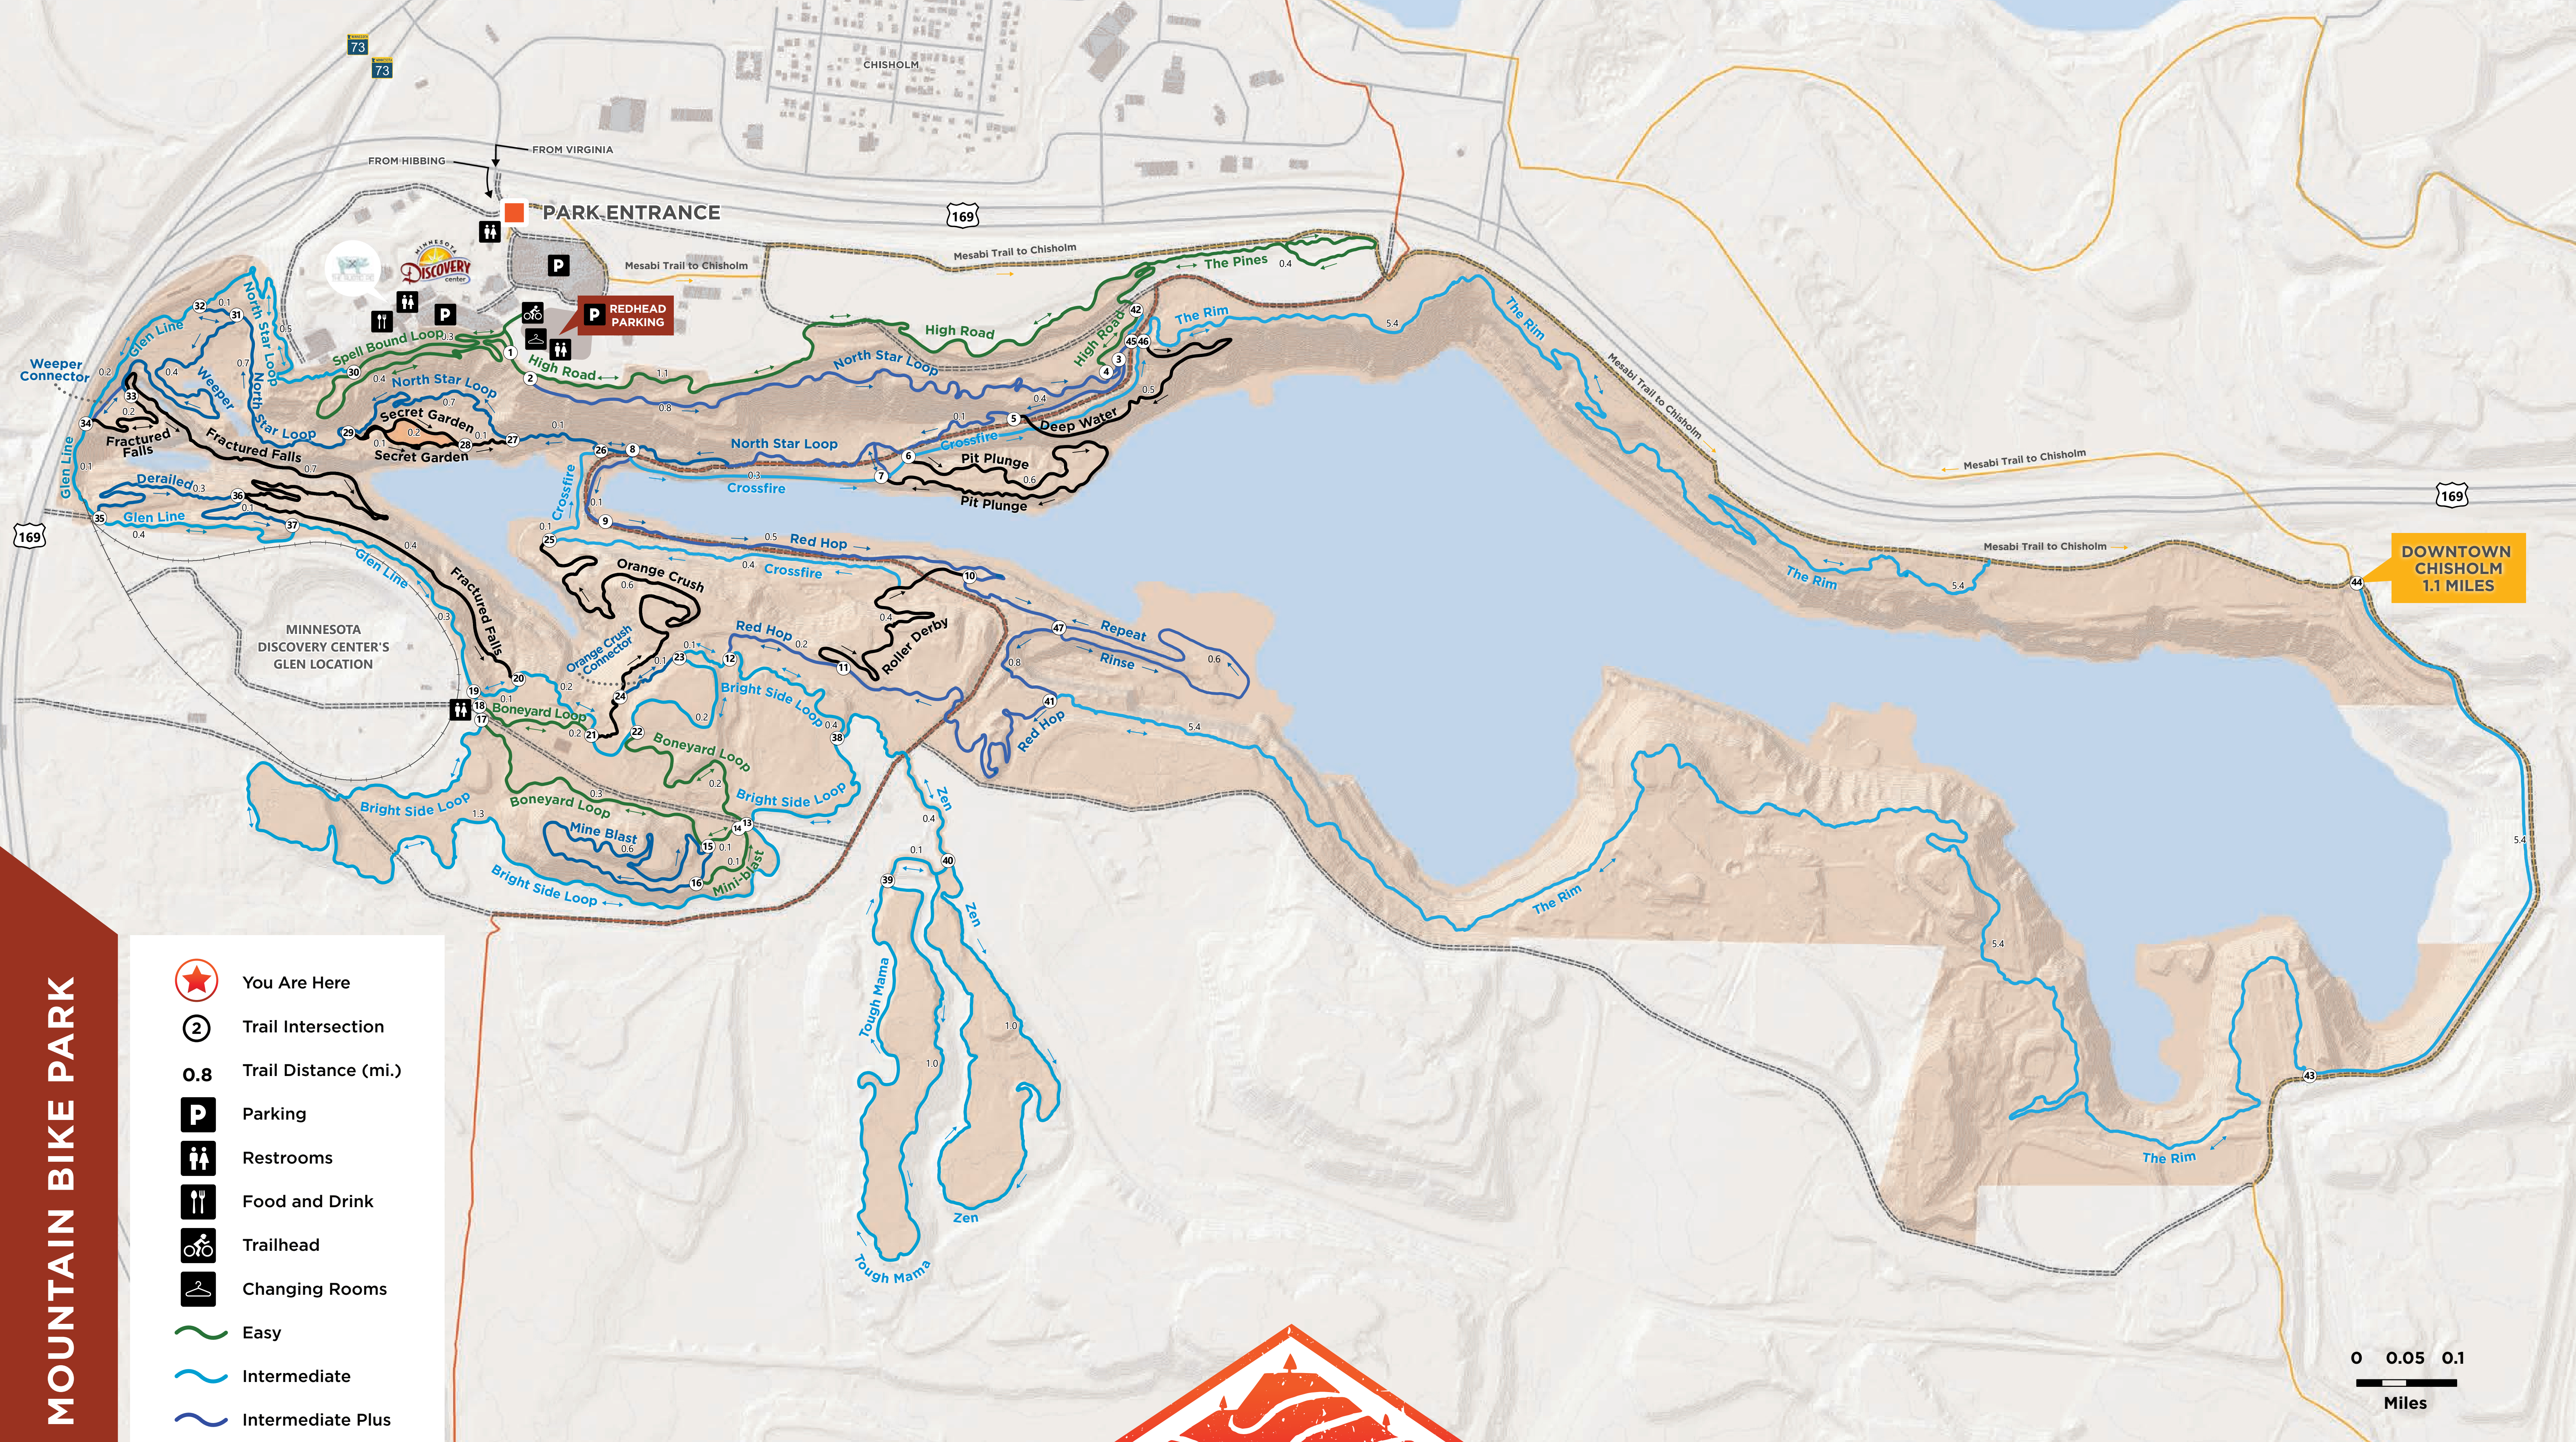

REDHEAD MOUNTAIN BIKE PARK

- You Are Here
- Trail Intersection
- Trail Distance (mi.)
- Parking
- Restrooms
- Food and Drink
- Trailhead
- Changing Rooms
- Easy
- Intermediate
- Intermediate Plus
- Expert Trail
- Interim ATV Route
- Mesabi Trail
- Trolley Track
- Emergency Access Route

Check the mobile phone app Trailforks for trail status (open/closed) and conditions. Please do not ride on closed trails.