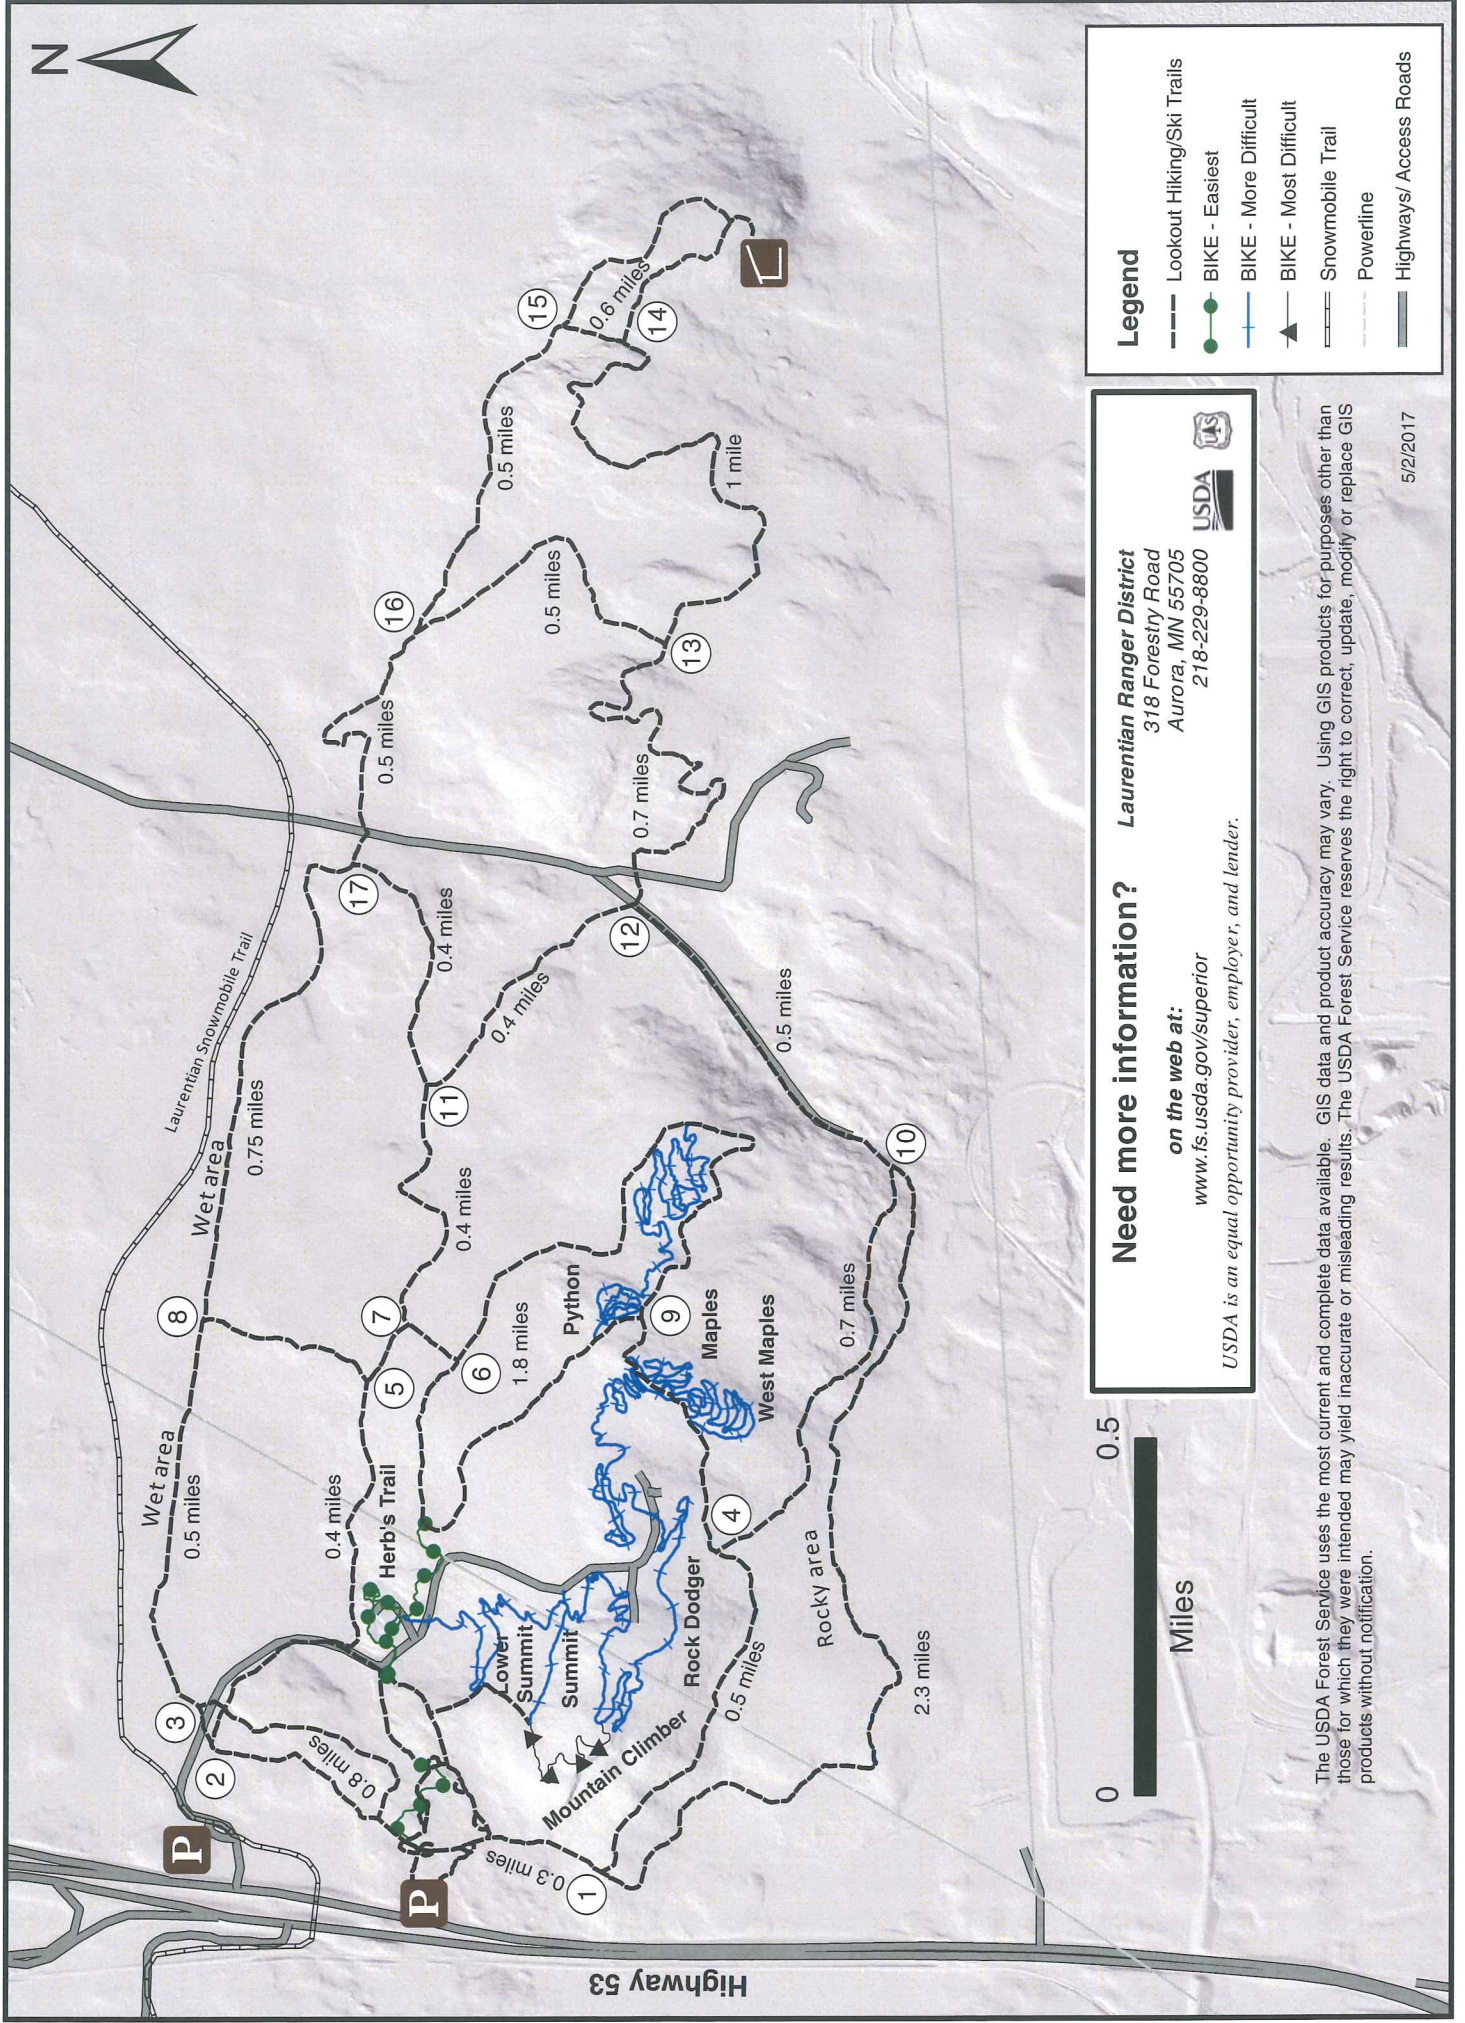

Superior National Forest - Lookout Mountain Trails

Miles

The USDA Forest Service uses the most current and complete data available. GIS data and product accuracy may vary. Using GIS products for purposes other than those for which they were intended may yield inaccurate or misleading results. The USDA Forest Service reserves the right to correct, update, modify or replace GIS products without notification.

5/2/2017

Superior National Forest - Lookout Mountain Bike Trails

Need more information?
 on the web at:
www.fs.usda.gov/superior
 USDA is an equal opportunity provider, employer, and lender.

Laurentian Ranger District
 318 Forestry Road
 Aurora, MN 55705
 218-229-8800