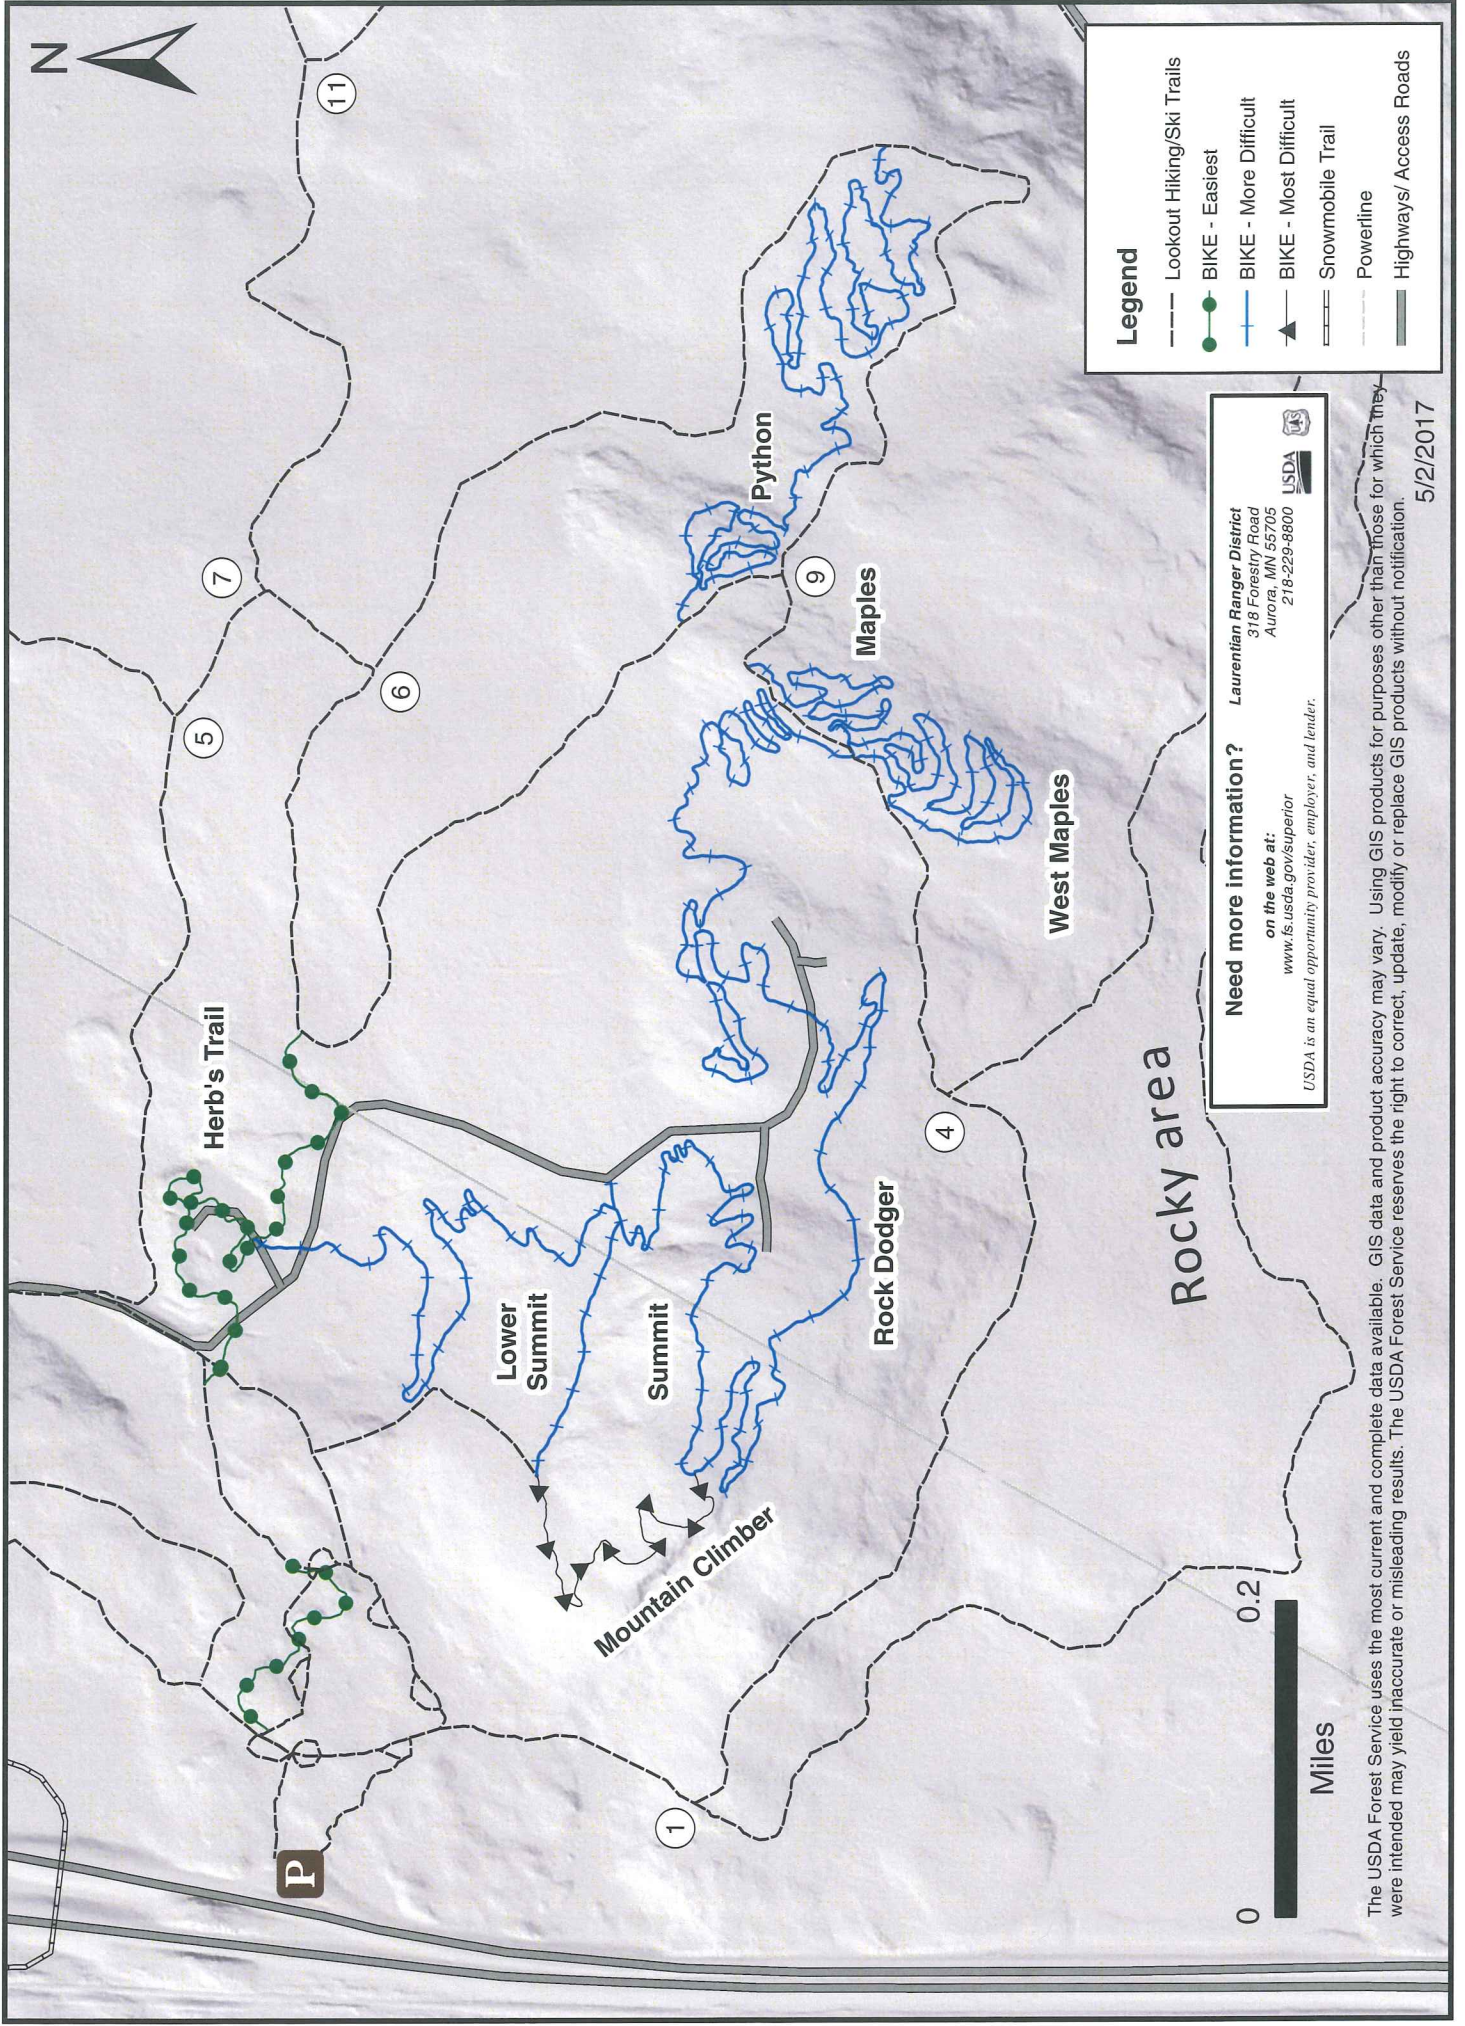

Superior National Forest - Lookout Mountain Trails

Miles

The USDA Forest Service uses the most current and complete data available. GIS data and product accuracy may vary. Using GIS products for purposes other than those for which they were intended may yield inaccurate or misleading results. The USDA Forest Service reserves the right to correct, update, modify or replace GIS products without notification.

5/2/2017

Superior National Forest - Lookout Mountain Bike Trails

Need more information?
 on the web at:
www.fs.usda.gov/superior
 USDA is an equal opportunity provider, employer, and lender.

Laurentian Ranger District
 318 Forestry Road
 Aurora, MN 55705
 218-229-8800